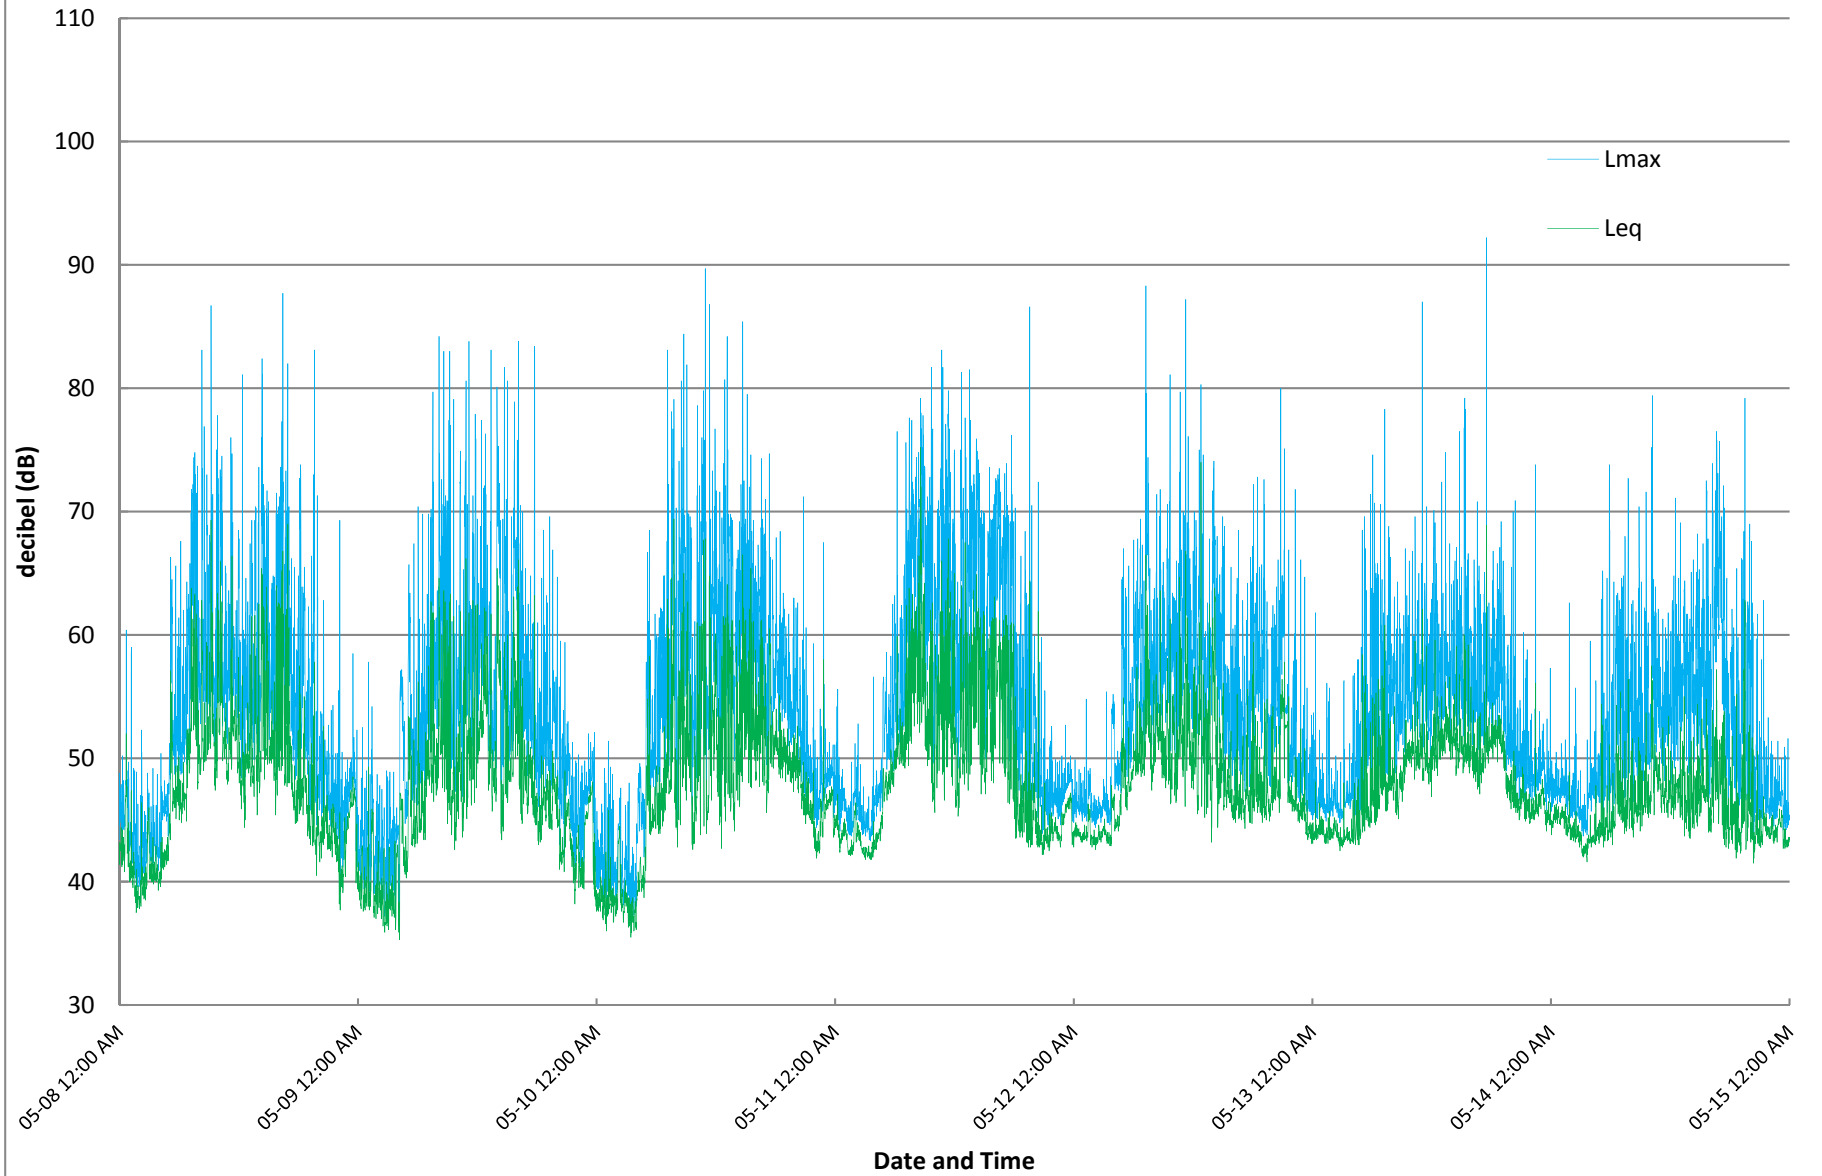

Site 5a/b Egress Monitor

2017-05-08 12:00:00 AM - 2017-05-15 12:00:00 AM

Site 5a/b Access Monitor

2017-05-08 12:00:00 AM - 2017-05-15 12:00:00 AM

Site 5c Monitor

2017-05-08 12:00:00 AM - 2017-05-15 12:00:00 AM