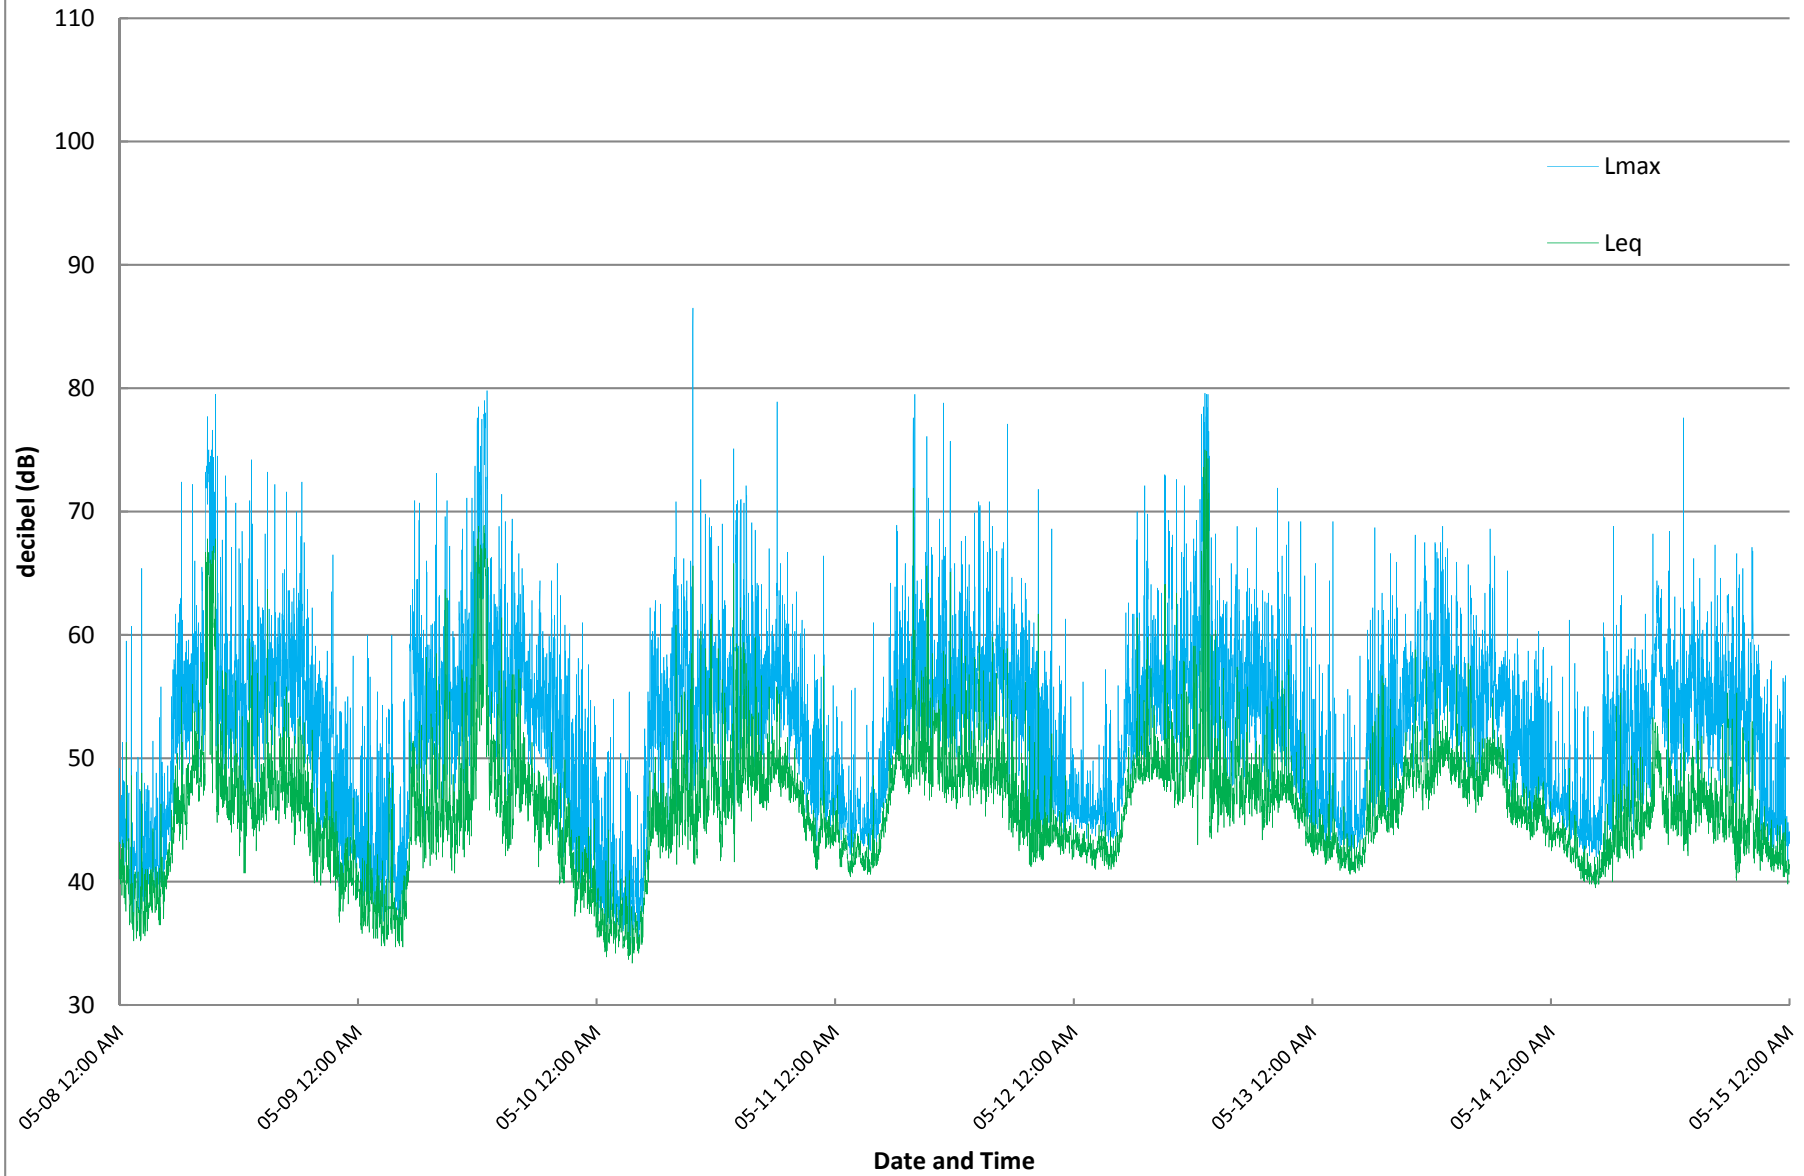

Site 5a/b Egress Monitor

2017-05-08 12:00:00 AM - 2017-05-15 12:00:00 AM

Site 5a/b Access Monitor

2017-05-08 12:00:00 AM - 2017-05-15 12:00:00 AM

Site 5c Monitor

2017-05-08 12:00:00 AM - 2017-05-15 12:00:00 AM